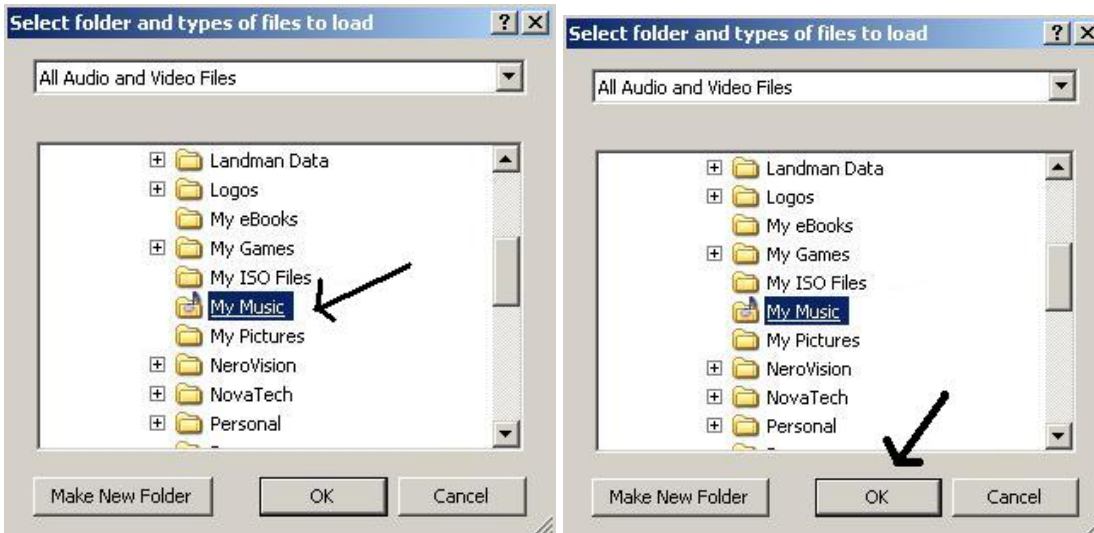

Next, you will have to tell QCD where your MP3's are kept. In most cases, they are kept in the My Documents folder, in the sub-folder called “My Music.” Just highlight that folder, and click OK.